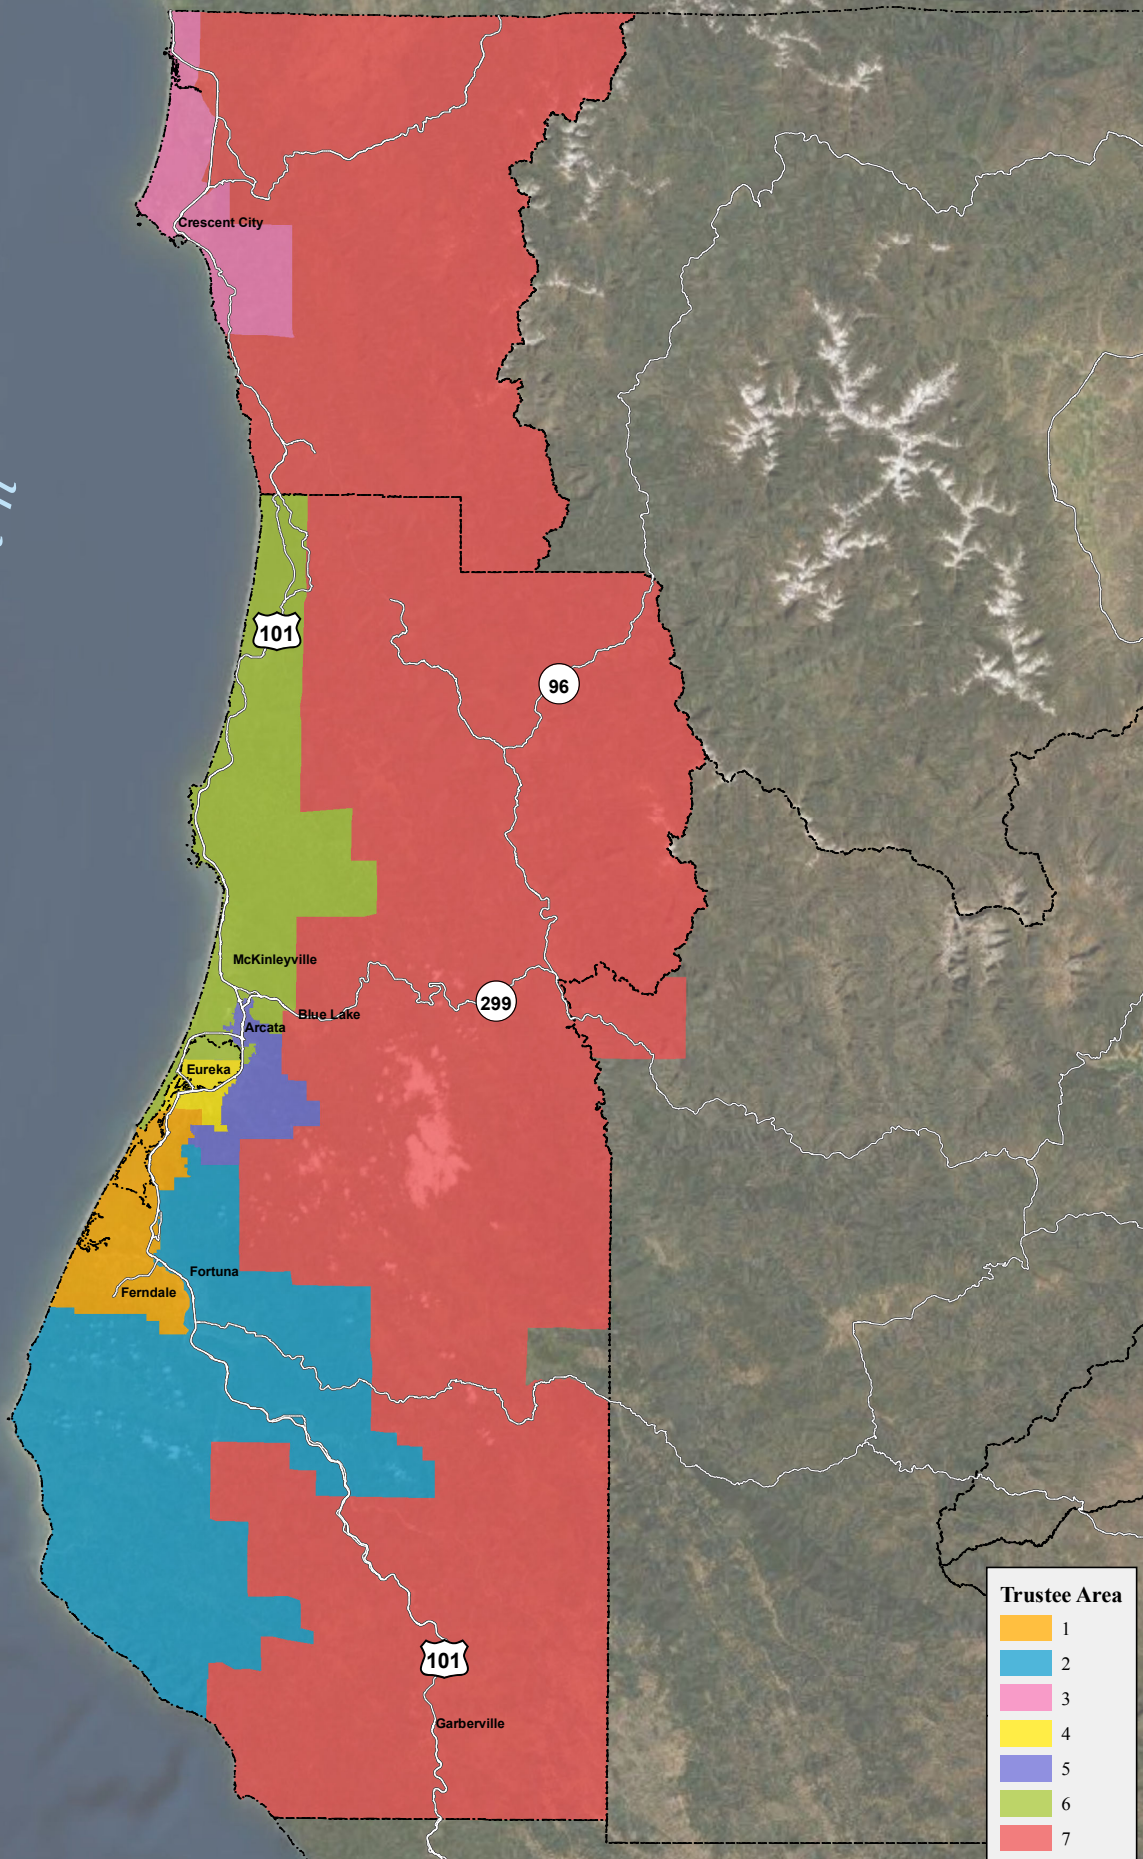

Pacific Ocean

Trustee Area	
	1
	2
	3
	4
	5
	6
	7

0 10 20 Miles

Redwoods Community College District Current Trustee Areas

PLANWEST
PARTNERS, INC.

Map Date
1/20/2022

Sources: Boundaries, Roads, Parcels: Humboldt County GIS, U.S. Census

Pacific Ocean

Option 1

- 1
- 2
- 3
- 4
- 5
- 6
- 7

Redwoods Community College District Proposed Trustee Areas: Option 1

PLANWEST
PARTNERS, INC.

Map Date
1/20/2022

Sources: Boundaries, Roads, Parcels: Humboldt County GIS, U.S. Census

Pacific Ocean

0 10 20 Miles

Option 2

- 1
- 2
- 3
- 4
- 5
- 6
- 7

Redwoods Community College District Proposed Trustee Areas: Option 2

PLANWEST
PARTNERS, INC.

Map Date
1/20/2022

Sources: Boundaries, Roads, Parcels: Humboldt County GIS, U.S. Census

Pacific Ocean

0 10 20 Miles

Option 3

- 1
- 2
- 3
- 4
- 5
- 6
- 7

Redwoods Community College District Proposed Trustee Areas: Option 3

Map Date
1/20/2022

Sources: Boundaries, Roads, Parcels: Humboldt County GIS, U.S. Census