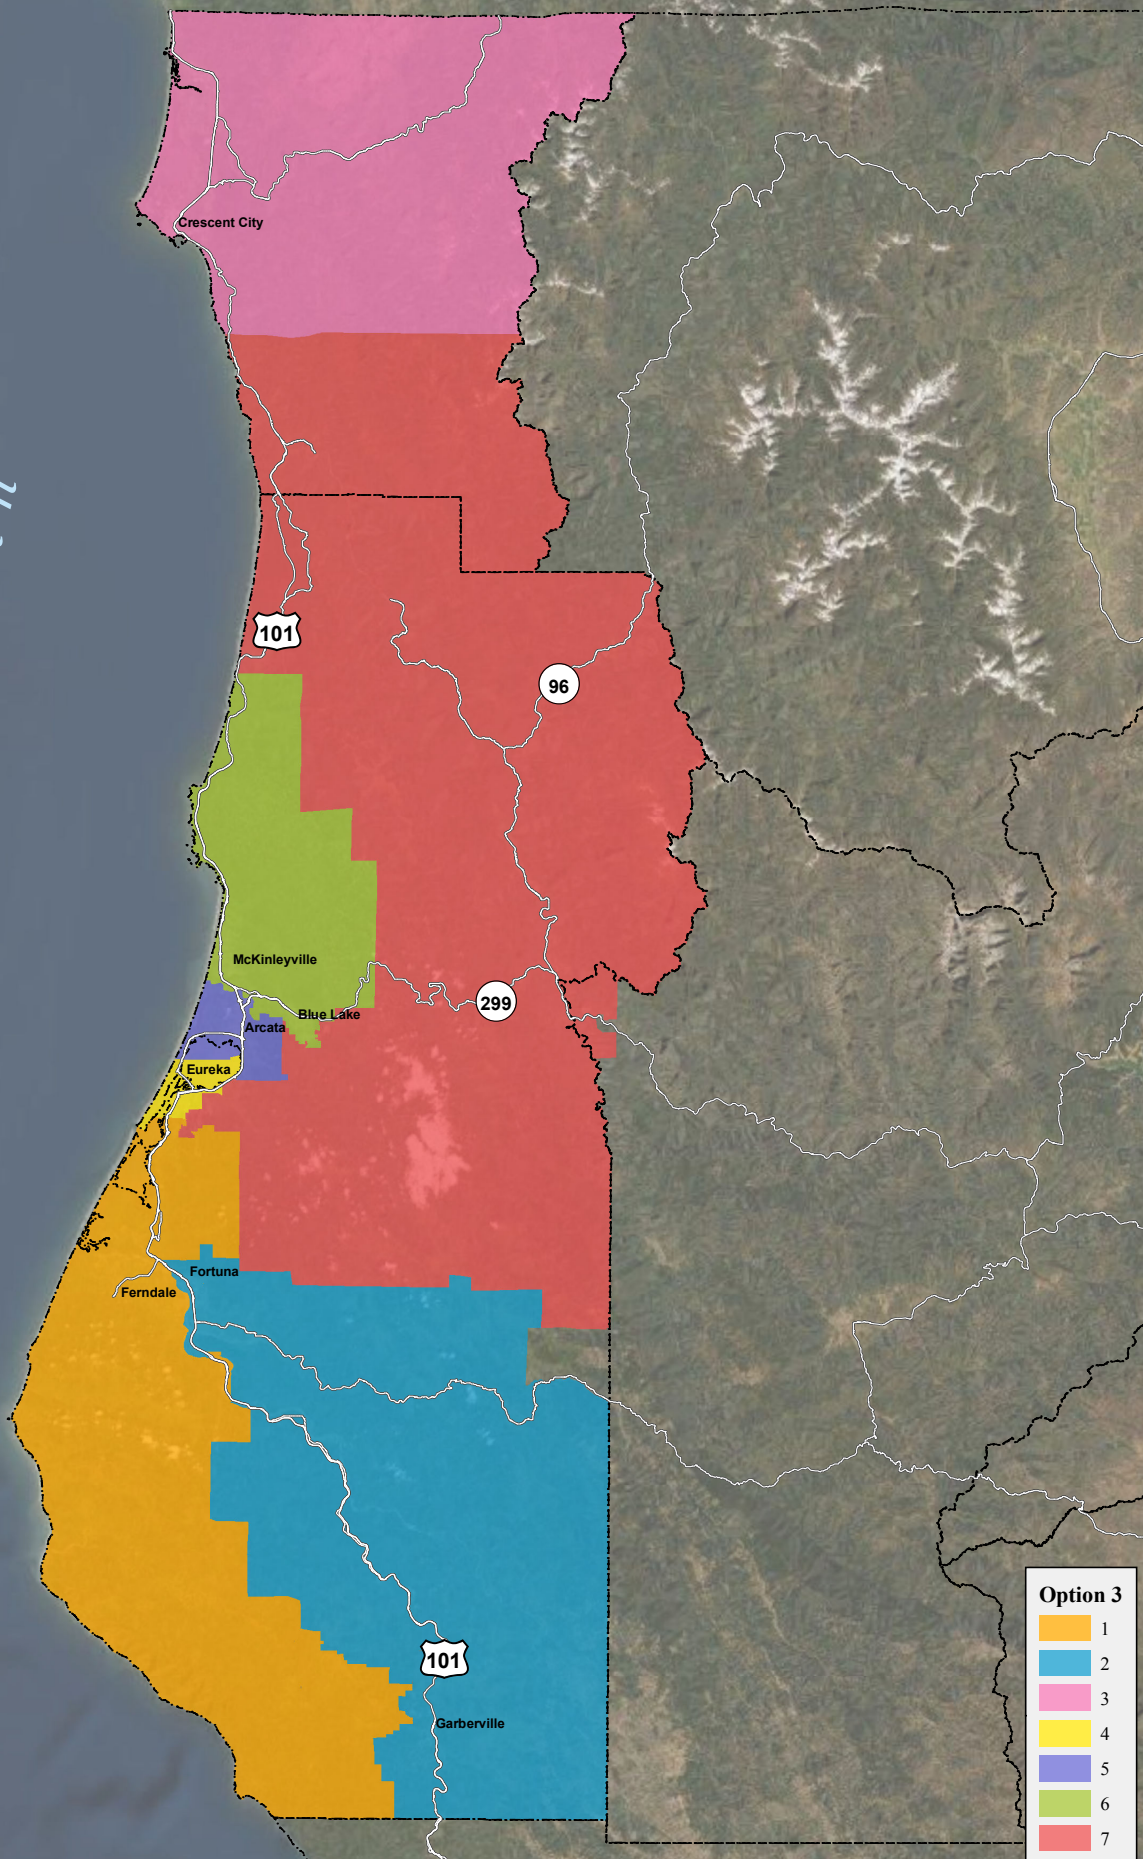

Pacific Ocean

Trustee Area	
	1
	2
	3
	4
	5
	6
	7

0 10 20 Miles

Redwoods Community College District Current Trustee Areas

PLANWEST
PARTNERS, INC.

Map Date
1/20/2022

Sources: Boundaries, Roads, Parcels: Humboldt County GIS, U.S. Census

Pacific Ocean

Option 1

- 1
- 2
- 3
- 4
- 5
- 6
- 7

Redwoods Community College District Proposed Trustee Areas: Option 1

PLANWEST
PARTNERS, INC.

Map Date
1/20/2022

Sources: Boundaries, Roads, Parcels: Humboldt County GIS, U.S. Census

Pacific Ocean

0 10 20 Miles

Option 2

- 1
- 2
- 3
- 4
- 5
- 6
- 7

Redwoods Community College District Proposed Trustee Areas: Option 2

PLANWEST
PARTNERS, INC.

Map Date
1/20/2022

Sources: Boundaries, Roads, Parcels: Humboldt County GIS, U.S. Census

Pacific Ocean

0 10 20 Miles

Option 3

- 1
- 2
- 3
- 4
- 5
- 6
- 7

Redwoods Community College District Proposed Trustee Areas: Option 3

Map Date
1/20/2022

Sources: Boundaries, Roads, Parcels: Humboldt County GIS, U.S. Census