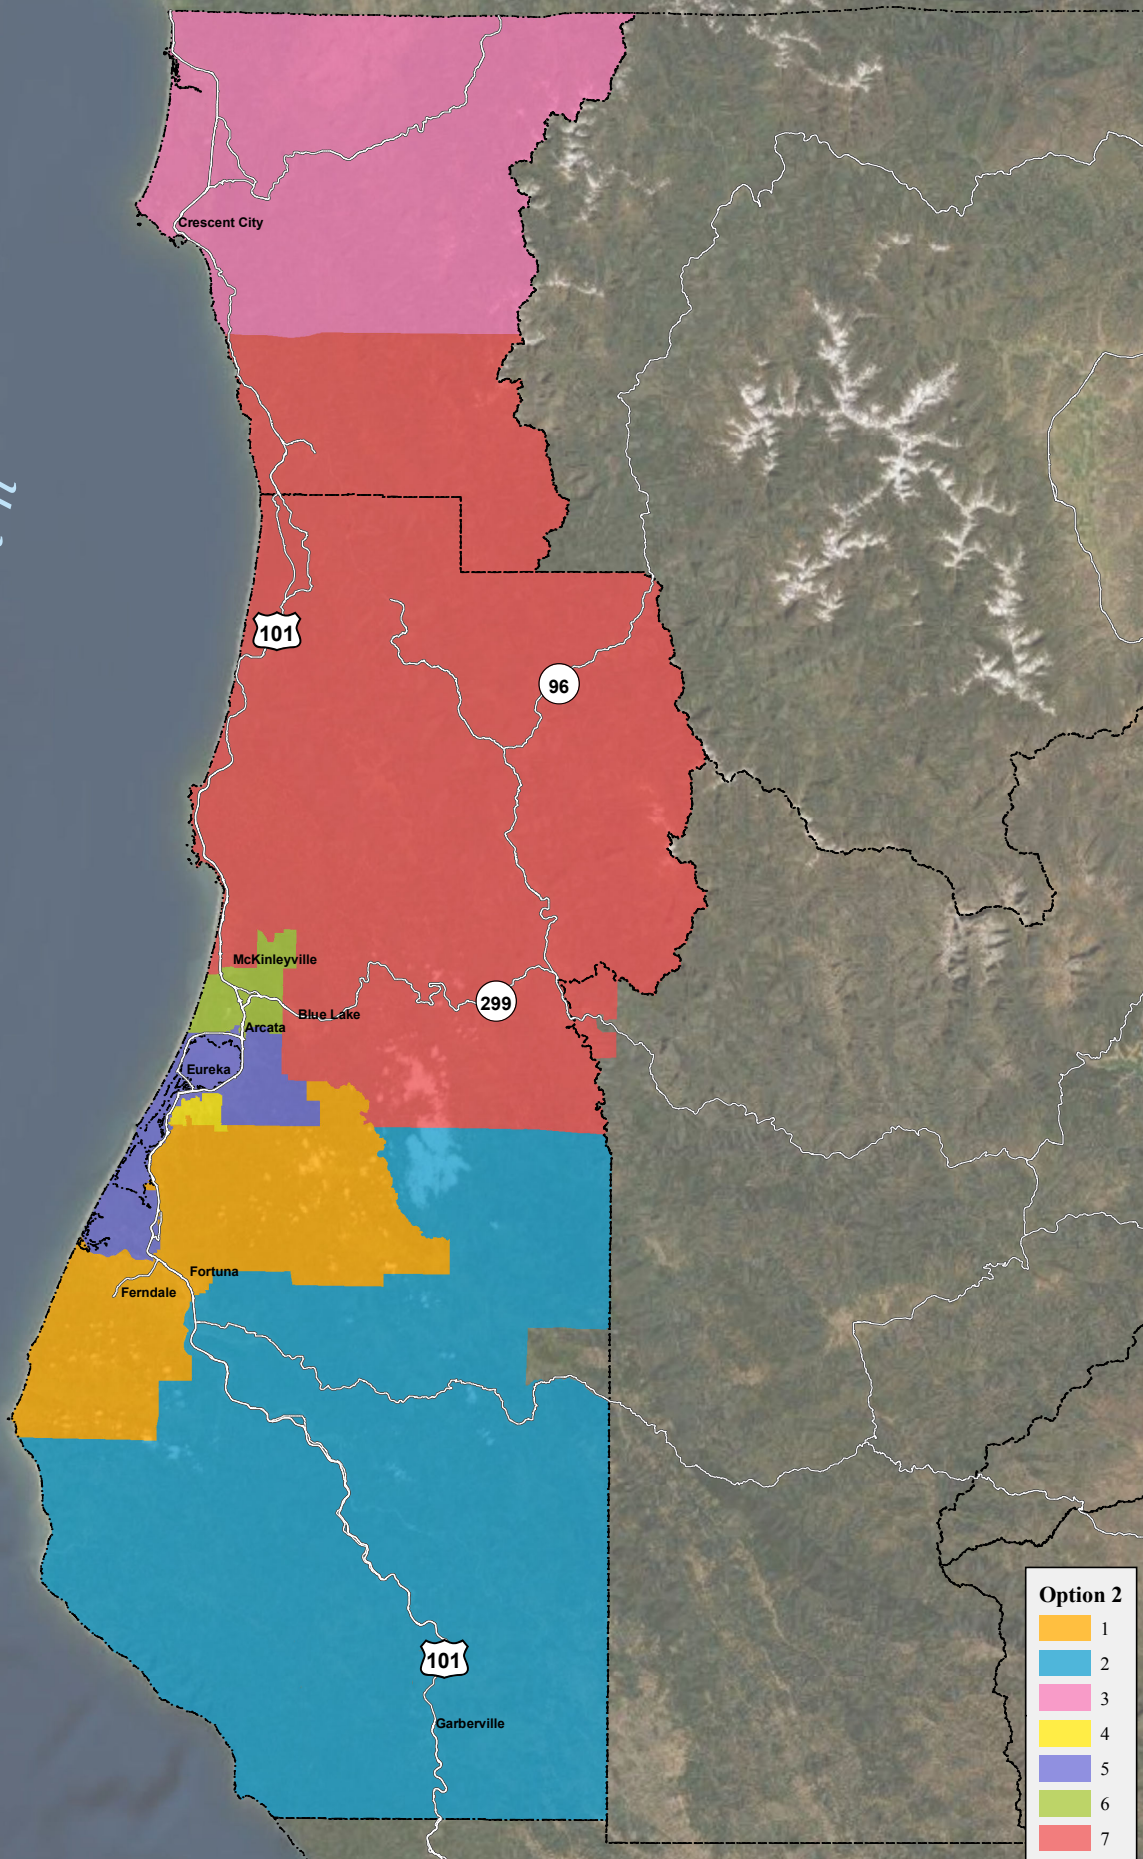

Pacific Ocean

Trustee Area	
	1
	2
	3
	4
	5
	6
	7

0 10 20 Miles

Redwoods Community College District Current Trustee Areas

PLANWEST
PARTNERS, INC.

Map Date
1/20/2022

Sources: Boundaries, Roads, Parcels: Humboldt County GIS, U.S. Census

Pacific Ocean

Option 1

- 1
- 2
- 3
- 4
- 5
- 6
- 7

Redwoods Community College District Proposed Trustee Areas: Option 1

PLANWEST
PARTNERS, INC.

Map Date
1/20/2022

Sources: Boundaries, Roads, Parcels: Humboldt County GIS, U.S. Census

Pacific Ocean

0 10 20 Miles

Option 2

- 1
- 2
- 3
- 4
- 5
- 6
- 7

Redwoods Community College District Proposed Trustee Areas: Option 2

PLANWEST
PARTNERS, INC.

Map Date
1/20/2022

Sources: Boundaries, Roads, Parcels: Humboldt County GIS, U.S. Census

Pacific Ocean

0 10 20 Miles

Option 3

- 1
- 2
- 3
- 4
- 5
- 6
- 7

Redwoods Community College District Proposed Trustee Areas: Option 3

Map Date
1/20/2022

Sources: Boundaries, Roads, Parcels: Humboldt County GIS, U.S. Census