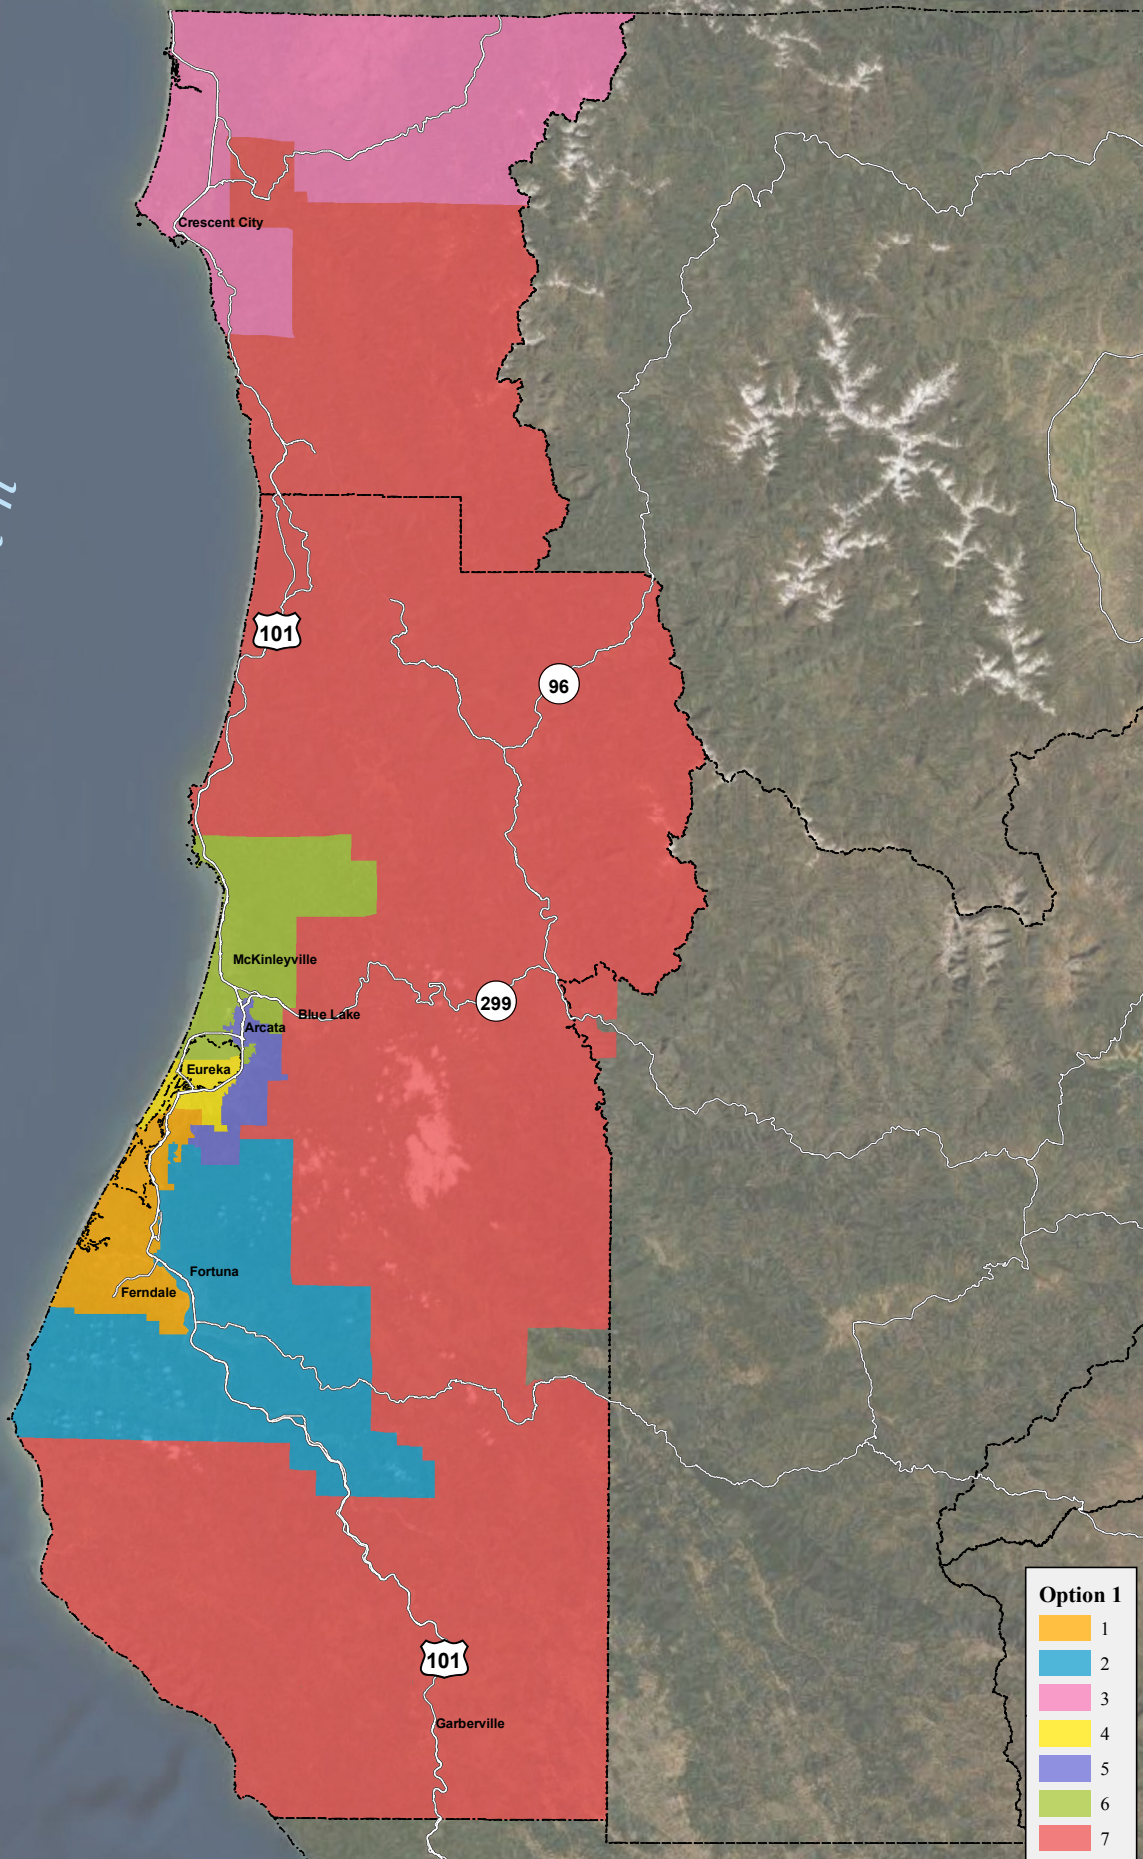

Pacific Ocean

Trustee Area	
	1
	2
	3
	4
	5
	6
	7

0 10 20 Miles

Redwoods Community College District Current Trustee Areas

PLANWEST
PARTNERS, INC.

Map Date
1/20/2022

Sources: Boundaries, Roads, Parcels: Humboldt County GIS, U.S. Census

Pacific Ocean

Option 1

- 1
- 2
- 3
- 4
- 5
- 6
- 7

Redwoods Community College District Proposed Trustee Areas: Option 1

PLANWEST
PARTNERS, INC.

Map Date
1/20/2022

Sources: Boundaries, Roads, Parcels: Humboldt County GIS, U.S. Census

Pacific Ocean

0 10 20 Miles

Option 2

- 1
- 2
- 3
- 4
- 5
- 6
- 7

Redwoods Community College District Proposed Trustee Areas: Option 2

PLANWEST
PARTNERS, INC.

Map Date
1/20/2022

Sources: Boundaries, Roads, Parcels: Humboldt County GIS, U.S. Census

Pacific Ocean

0 10 20 Miles

Option 3

- 1
- 2
- 3
- 4
- 5
- 6
- 7

Redwoods Community College District Proposed Trustee Areas: Option 3

Map Date
1/20/2022

Sources: Boundaries, Roads, Parcels: Humboldt County GIS, U.S. Census